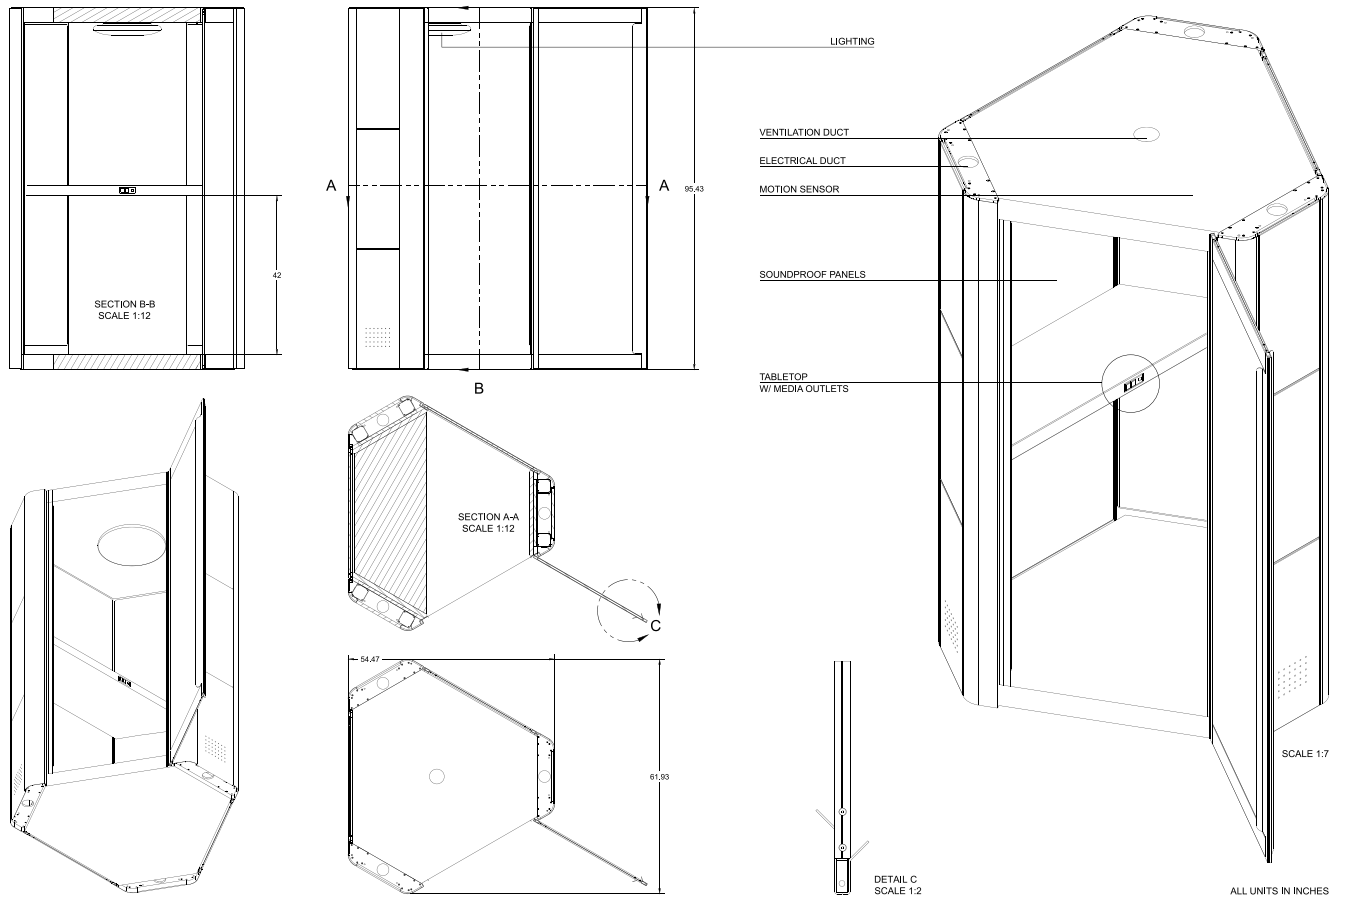

Shade diameter: 18 "

Shade height: 2 "

— Square

Type: Integrated LED

Color temperature: 4000 K

Shade width: 27^{1/2} " x 27^{1/2} "

Shade height: 2 "

***See p.04 for all finishes and color options.**

Textile or leather acoustic panel covering is offered as standards for the interior walls.

Leather

Textile

Custom finish available

Dimensions

Zitto

Table

L 11 ³/₄" x W 38" x H 4"

Light shape

Square

SHADE WIDTH: 27 ¹/₂ "

SHADE HEIGHT: 2 ³/₄ "

Round

SHADE DIAMETER: 18 "

SHADE HEIGHT: 3 "